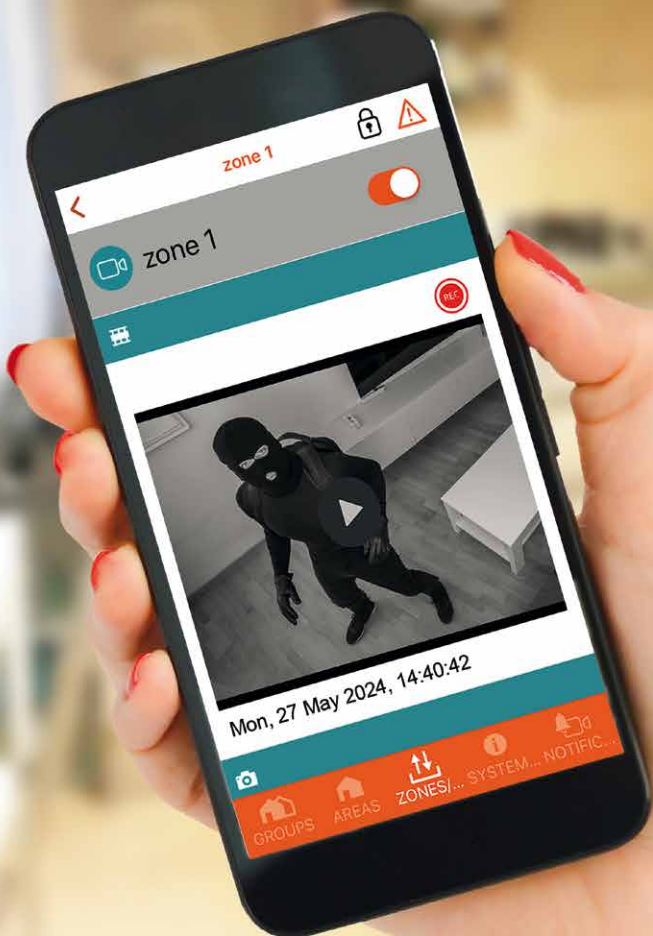

When suspicious activity is detected, the camera sends the relevant information to the control panel, which can then take necessary actions, such as sending a security team to the scene or notifying the relevant authorities.

Video analysis allows you to significantly improve the effectiveness of security systems, reducing false alarms to a minimum and allowing a faster and more efficient response to critical events. This technology represents an important step forward in the protection of both commercial and residential environments.

VITA

Compatible with several
CCTV brand models

Up to 8 cameras

From 1 to 3 snapshot

VITA

Alarm and CCTV in one solution

- * With one camera, up to 4 sectors can be set up that can be matched to alarm zones

VITA control panels are compatible with several models and brands of cameras available on the market

Supports up to 8 cameras

AMCPlus

VITA control panels are manageable via App through the integrated LAN and/or 4G module

- * Images and videos can be stored for 48 h
- * Up to 8 cameras can be managed
- * You can set up from 1 to 3 snapshot with one-second intervals
- * New control panel menus for the configuration of all cameras available on the market (speed dome, mini dome, bullet)
- * You can request video recordings at any time through the App